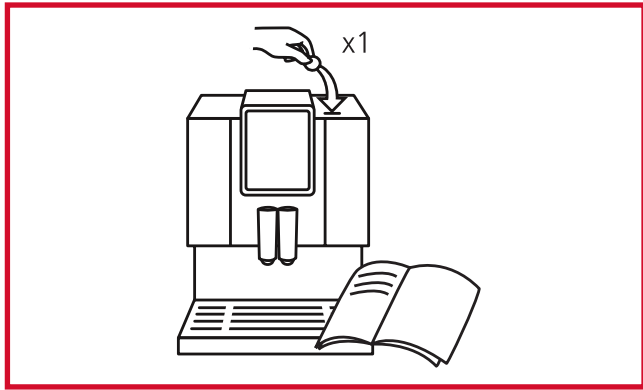

J25 TABLETS

ESPRESSO MACHINE CLEANING TABLETS

HIGH PERFORMANCE

J25 tablets safely and completely remove coffee oils and residues of selected super-automatic espresso machines.

TARGETED DISSOLUTION TIME

J25 tablets have been formulated to dissolve in automatic cleaning cycles to provide optimal cleaning performance.

SAFE FOR YOUR MACHINE

These high performance tablets are highly effective while being non-corrosive.

HOW TO USE

Cafetto® is proud to be certified by independent globally-recognised industry bodies

TABLET DIMENSIONS

QUALITY INGREDIENTS

J25 tablets contain only pharmaceutical and food grade ingredients.

RECOMMENDED FOR

Jura and Krups super-automatic espresso machines.

Refer to machine manufacturer's instructions on how to clean.
Always rinse thoroughly with fresh water after cleaning.

PRODUCT	TYPE OF UNIT PACK	NET UNIT WEIGHT	# OF TABLETS PER UNIT	# OF UNITS PER CASE	# OF TABLETS PER CASE	PRODUCT CODE / INDIVIDUAL	PRODUCT CODE / CASE
J25 Tablets	Jar	150g	60	12	720	E11049	E11053